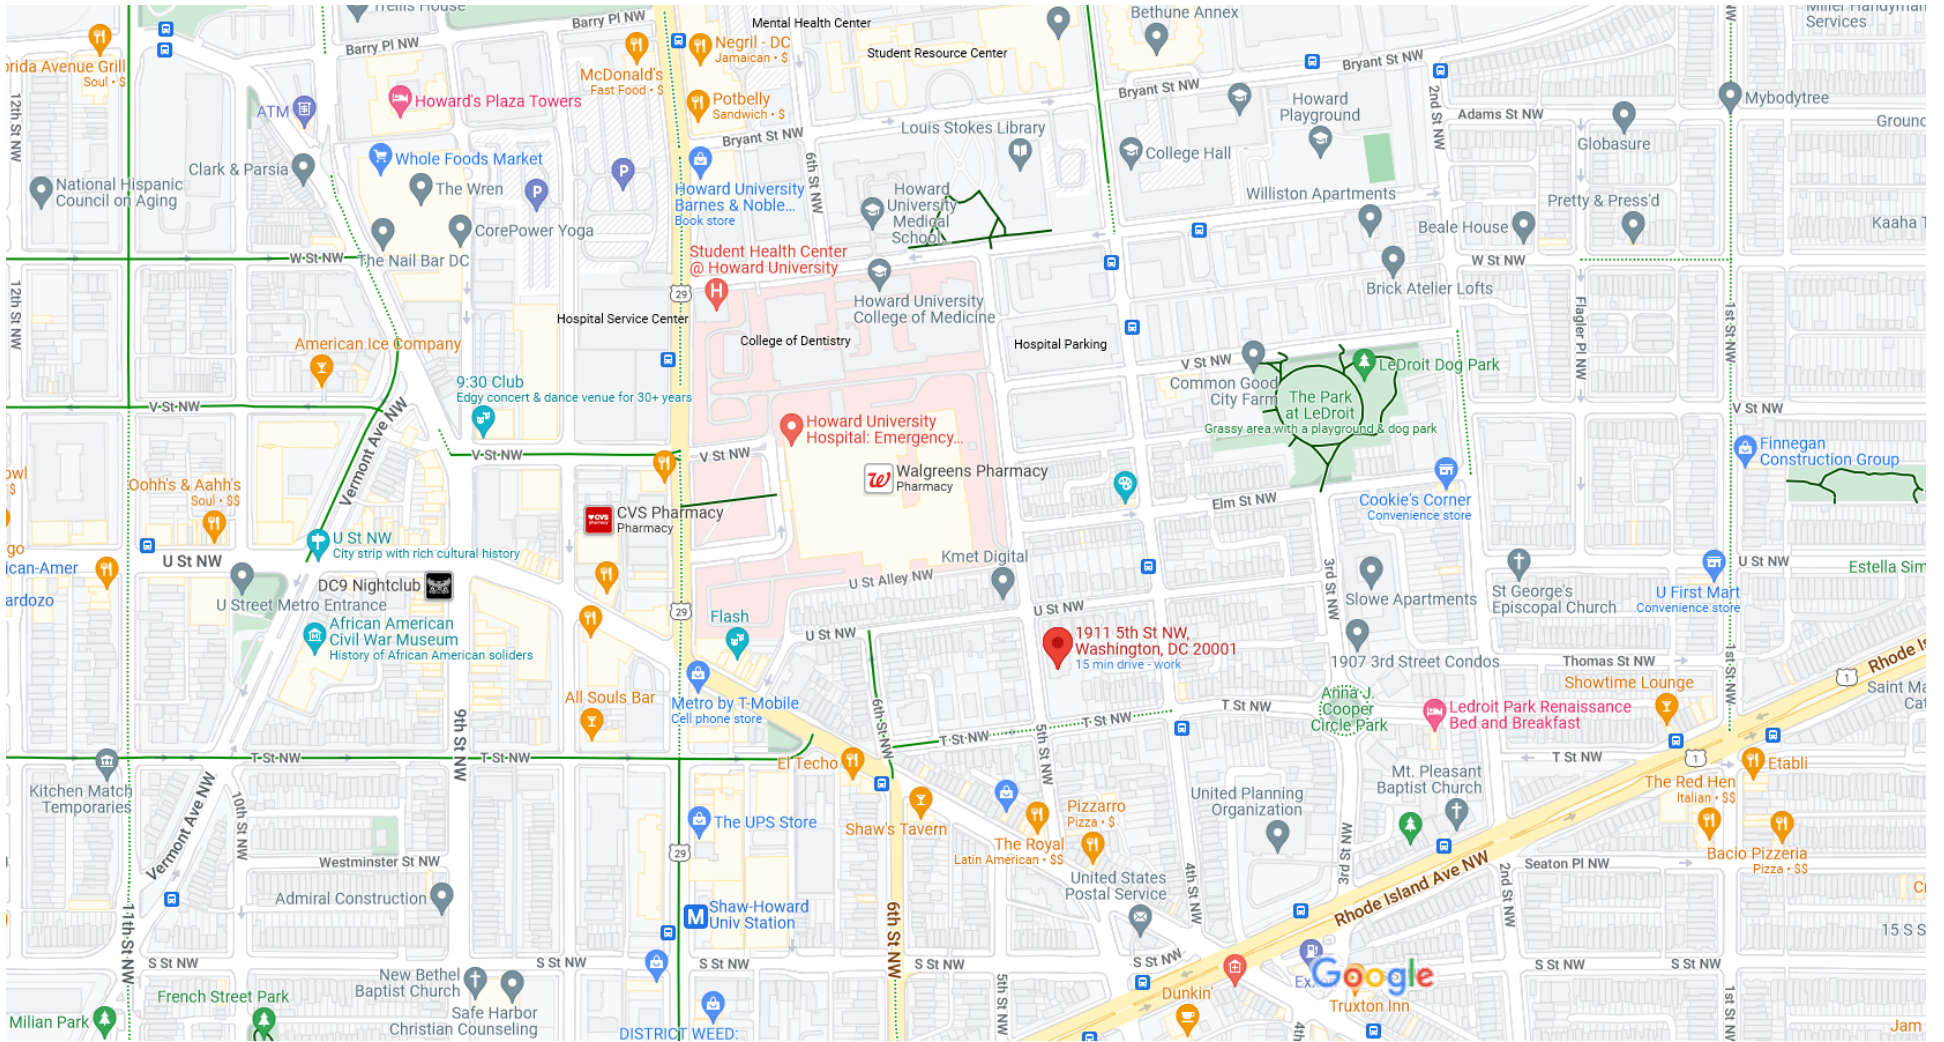

# Google Maps 1911 5th St NW

Map data ©2022 Google 200 ft

ZONING COMMISSION  
 District of Columbia  
 CASE NO.20-08B  
 EXHIBIT NO.2B

## 1911 5th St NW

Building

Directions

Save

Nearby

Send to  
phone

Share

1911 5th St NW, Washington, DC 20001